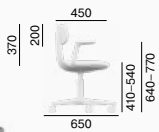

220

11 kg

220-GR,BR-ZOE

220

10 kg

220-BL

221

10 kg

221-WH-N0,BR-ZOE

221

9 kg

221-BL-N1