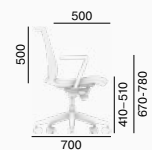

203,F34-N6

214,F80

13 kg

203, BR-795-N6, F34-N6