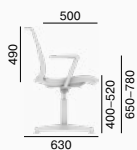

203,F34-N6

214,F80

13 kg

203, BR-795-N6, F34-N6